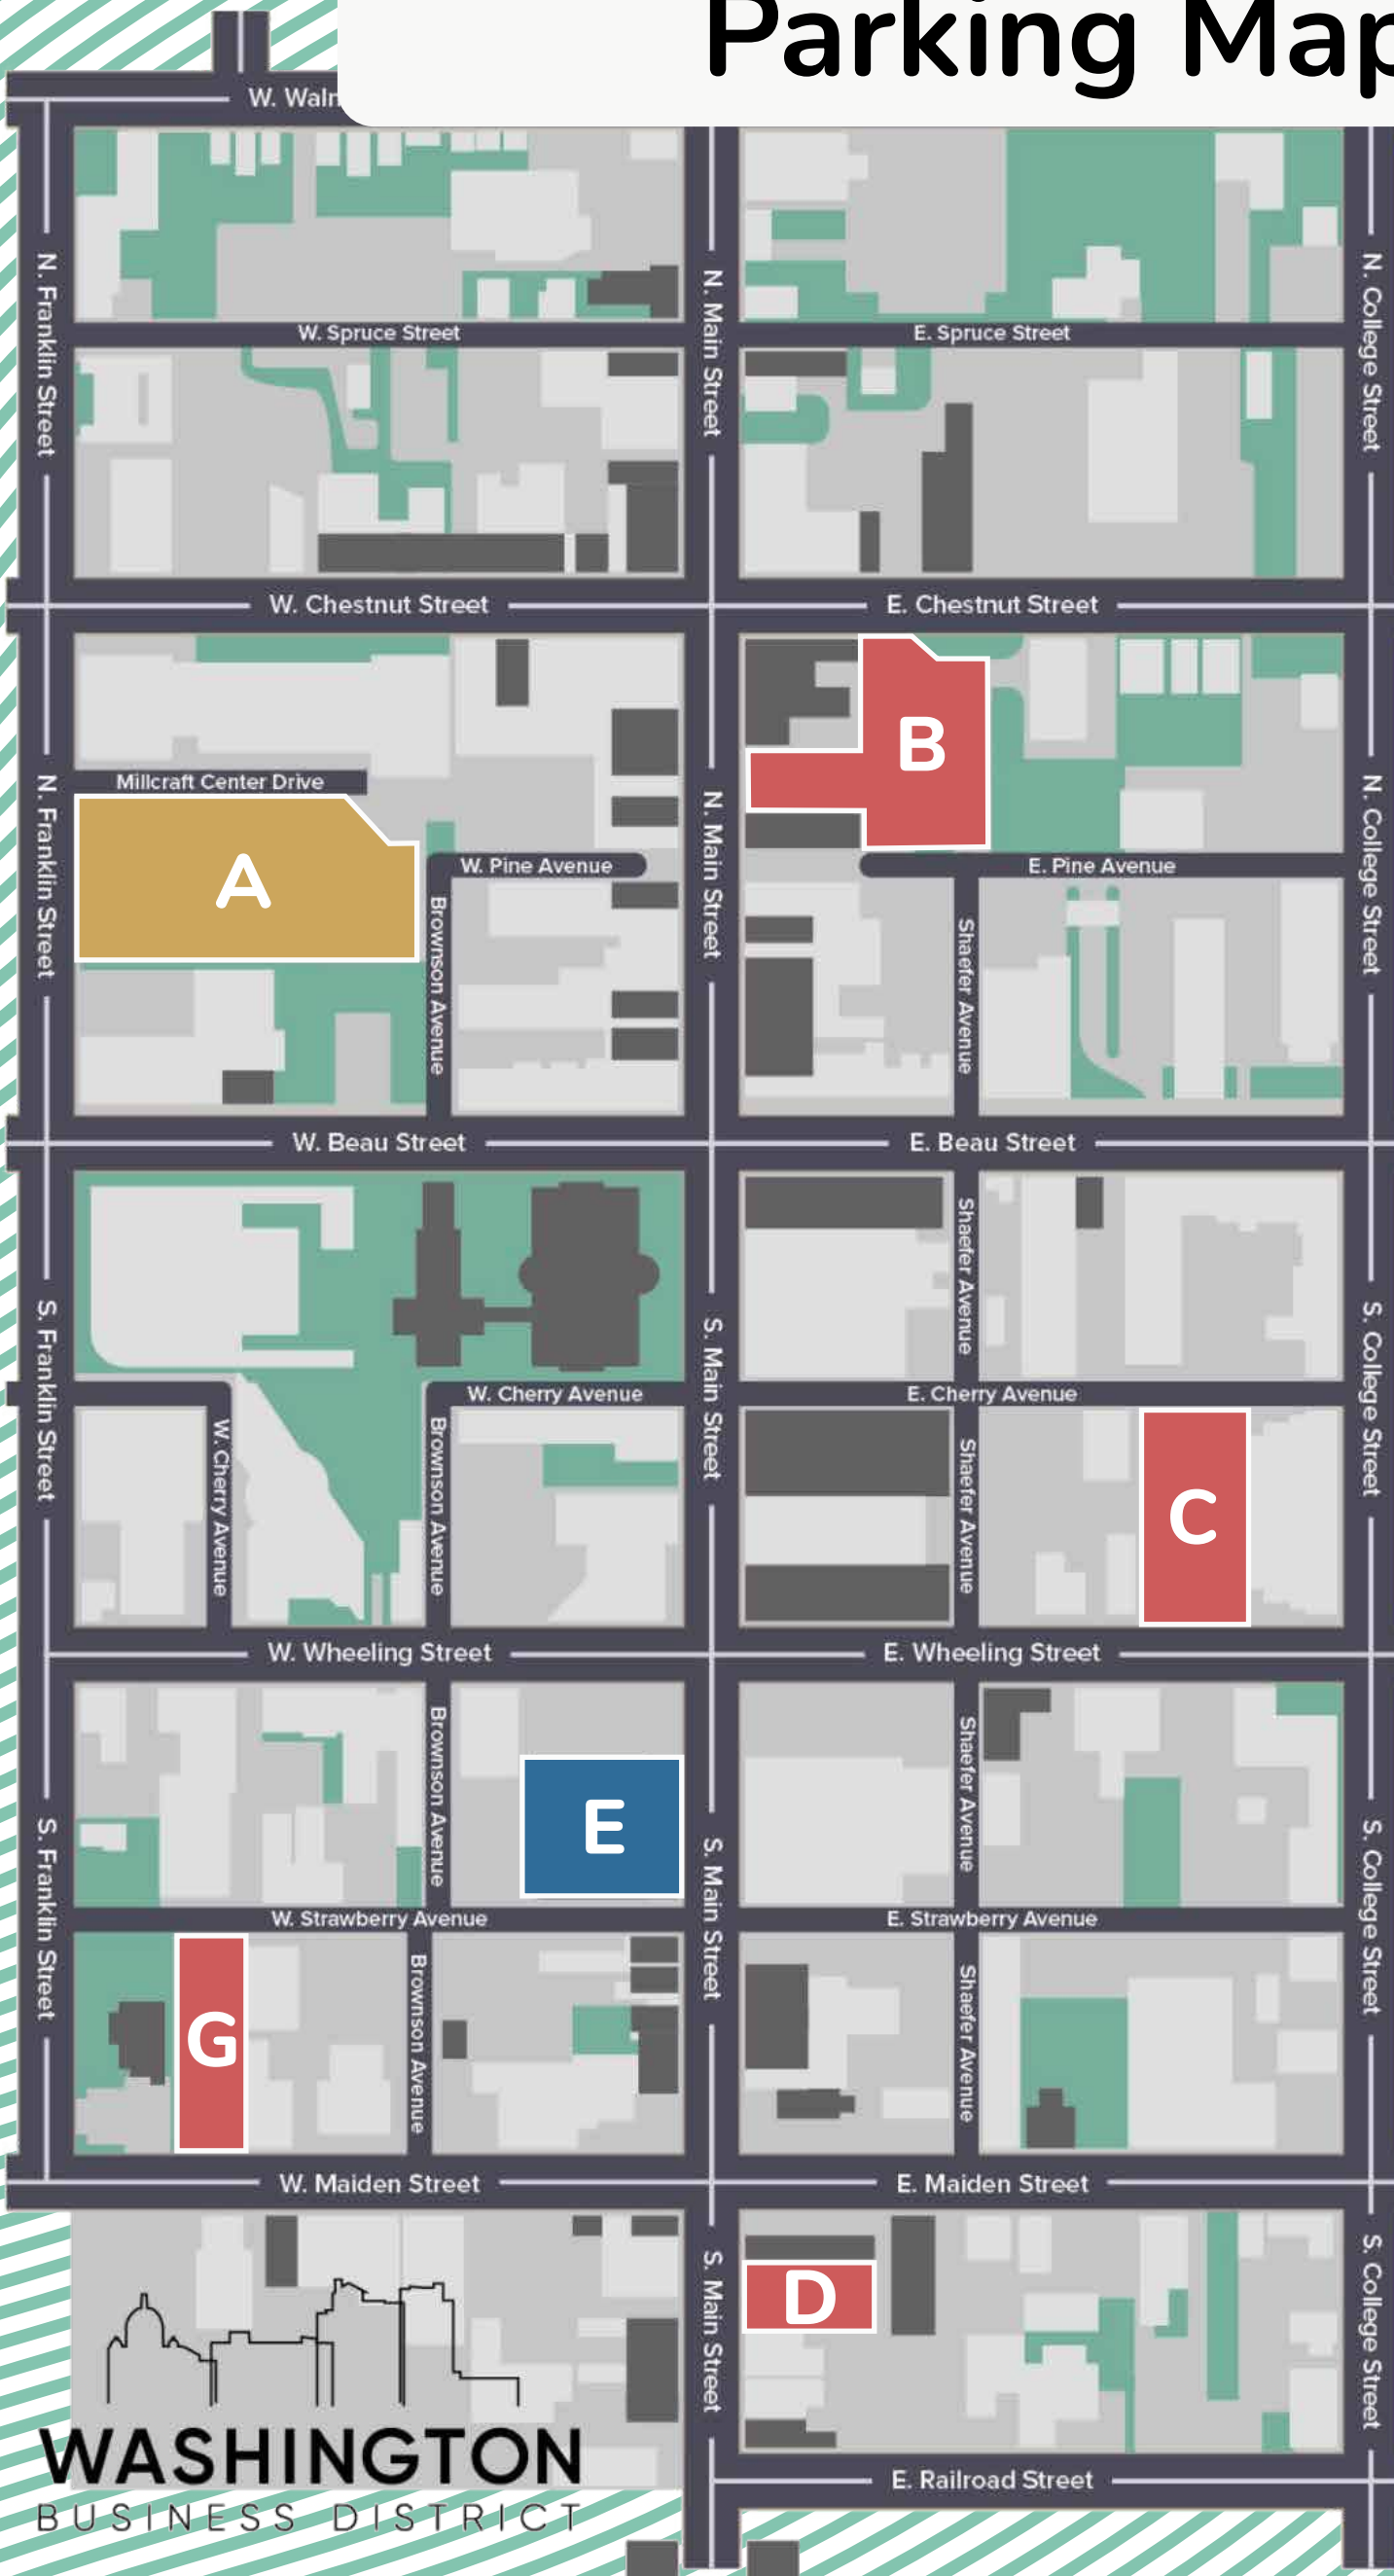

# Downtown Washington Parking Map

- A Crossroads Parking Garage**  
50 N Franklin St  
\$1 for up to 2 hours  
\$2 for up to 4 hours  
\$3 for up to 6 hours  
\$4 Daily Maximum Rate after 6 hours  
Monthly lease is \$46
- B North Main Lot | Meter**  
70 N Main St  
Meter Cost is \$1.00 / hour  
2 hour maximum  
Monthly lease is \$45
- C Library Lot | Meter**  
69 E Wheeling St  
Meter Cost is \$0.75 / hour  
10 hour maximum  
Monthly lease is \$45
- D South Main Lot | Meter**  
204 S Main St  
Meter Cost is \$0.75 / hour  
10 hour maximum  
Monthly lease is \$45
- E Community Pavilion**  
139 S Main St  
Meter Cost is \$0.75 / hour  
10 hour maximum  
Monthly lease is \$45
- G West Maiden Lot | Meter**  
81 W Maiden St  
Meter Cost is \$0.75 / hour  
10 hour maximum

## Parking Information

- On-Street & Lot Parking Meters are enforced:  
Monday thru Friday  
9 AM to 5 PM
- On-Street Parking Meters Cost  
\$1.00 per hour
- PARK FREE at Parking Meters:
  - Weekdays after 6 PM
  - All day Saturday & Sunday
  - All City-Observed holidays
  - Thursdays after 2pm during Farmers Market